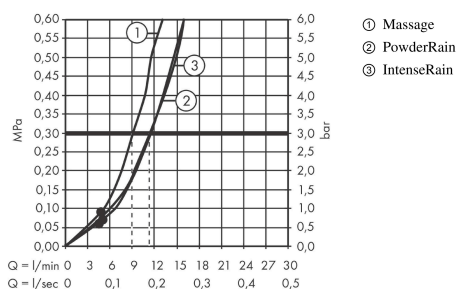

Pulsify Select S
Shower holder set 105 3jet Relaxation with shower hose 125 cm
 Surfaces: **Chrome** Article Number: **24302000**

Description

product features

- consists of: hand shower, shower holder, shower hose
- shower head size: 105 mm
- spray type: PowderRain, IntenseRain, Massage spray
- convenient diversion via Select button
- maximum flow rate at 3 bar: 11,4 l/min
- minimum flow pressure: 1 bar
- wall supports of plastic

Technology

Design awards

reddot winner 2021

Product image

Scale drawing

Flowchart

The consumption was measured in combination with the appropriate fittings (thermostat/mixer/in-wall valve) to reflect actual application in practice.