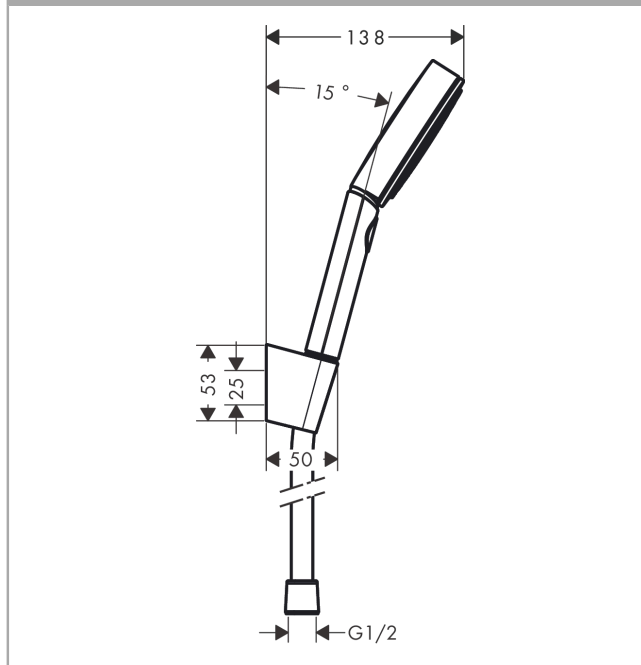

Pulsify Select S
Shower holder set 105 3jet Relaxation with shower hose 125 cm
 Surfaces: **Chrome** Article Number: **24302000**

Description

product features

- consists of: hand shower, shower holder, shower hose
- shower head size: 105 mm
- spray type: PowderRain, IntenseRain, Massage spray
- convenient diversion via Select button
- maximum flow rate at 3 bar: 11,4 l/min
- minimum flow pressure: 1 bar
- wall supports of plastic

Technology

Design awards

reddot winner 2021

Product image

Scale drawing

Flowchart

The consumption was measured in combination with the appropriate fittings (thermostat/mixer/in-wall valve) to reflect actual application in practice.